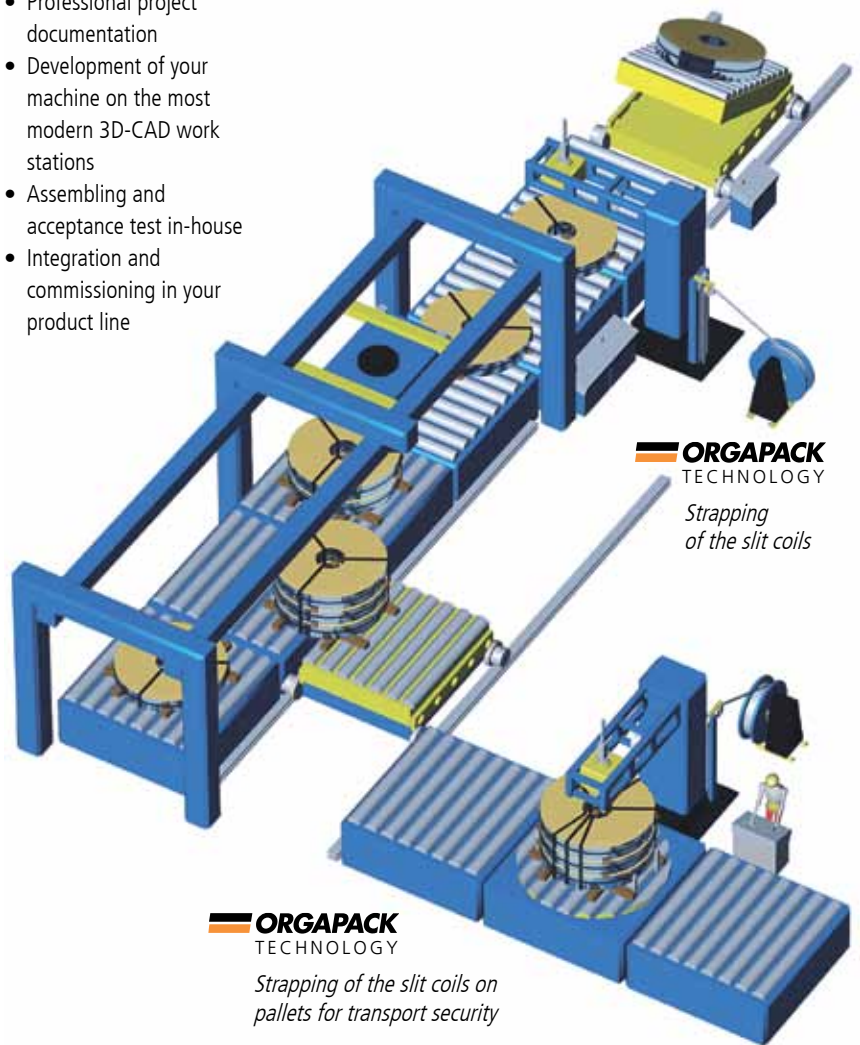

Flexible solutions . . .

. . . with plastic strap: Weld seal

- For high tensile polyester strap

. . . with steel strap: Notched seal

- No metal seals necessary
- For flat and round packages

. . . with steel strap: Weld seal

- No protection gas necessary
- Preferred for small, hexagonal bundles and for slit coils