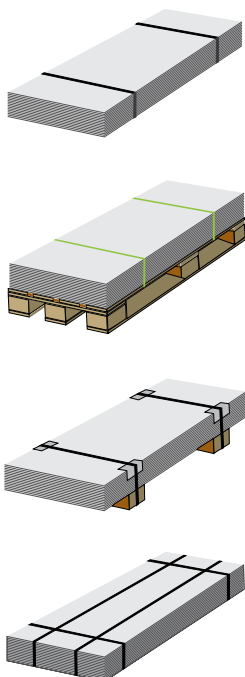

- For high tensile polyester strap

. . . with steel strap: Notched seal

- No metal seals necessary
- For flat and round packages

. . . with steel strap: Weld seal

- No protection gas necessary
- Preferred for small, hexagonal bundles and for slit coils

Strapping system solutions

Metal sheets

With high tensile polyester strap

- 1
Transverse strapping with laterally movable machine
- 2
Longitudinal strapping

Strapping system solutions

Metal sheets

With steel strap

1
Transverse strapping
of packs of metal sheets

Options:

For steel and polyester
strap

- Top corner edge
applicator
- Bottom runner
applicator

2
Longitudinal strapping
of packs of metal sheets

Slit coils

Strapping of slit coils